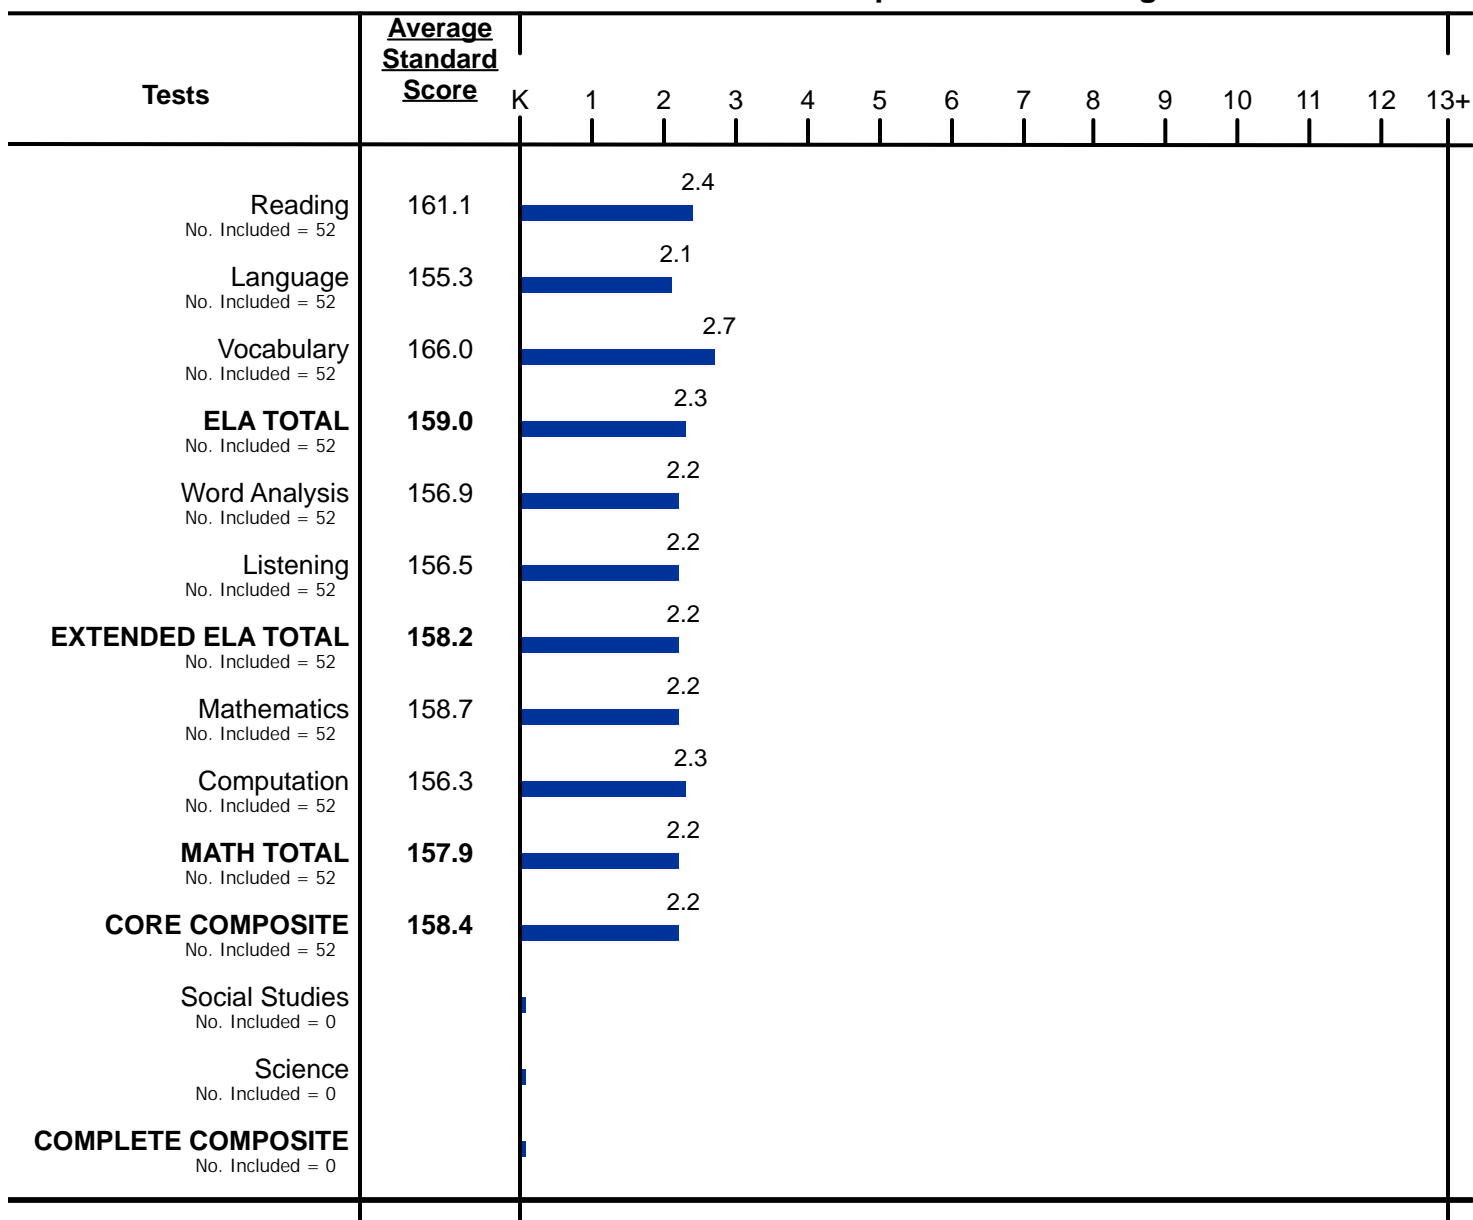

Group Profile for St Patrick W L

Group Code: 266
Iowa Assessments™

Grade: 2

Level: 7

Form: E

Arch: Detroit Archdiocese

Test Date: 10/02/2017

Building: St Patrick W L

Norms: Fall 2011

Grade Equivalent of Average SS

Students coded in the office use section of answer documents are excluded from group averages

Report Date 11/3/2017

Copyright Houghton Mifflin Harcourt. All Rights Reserved.