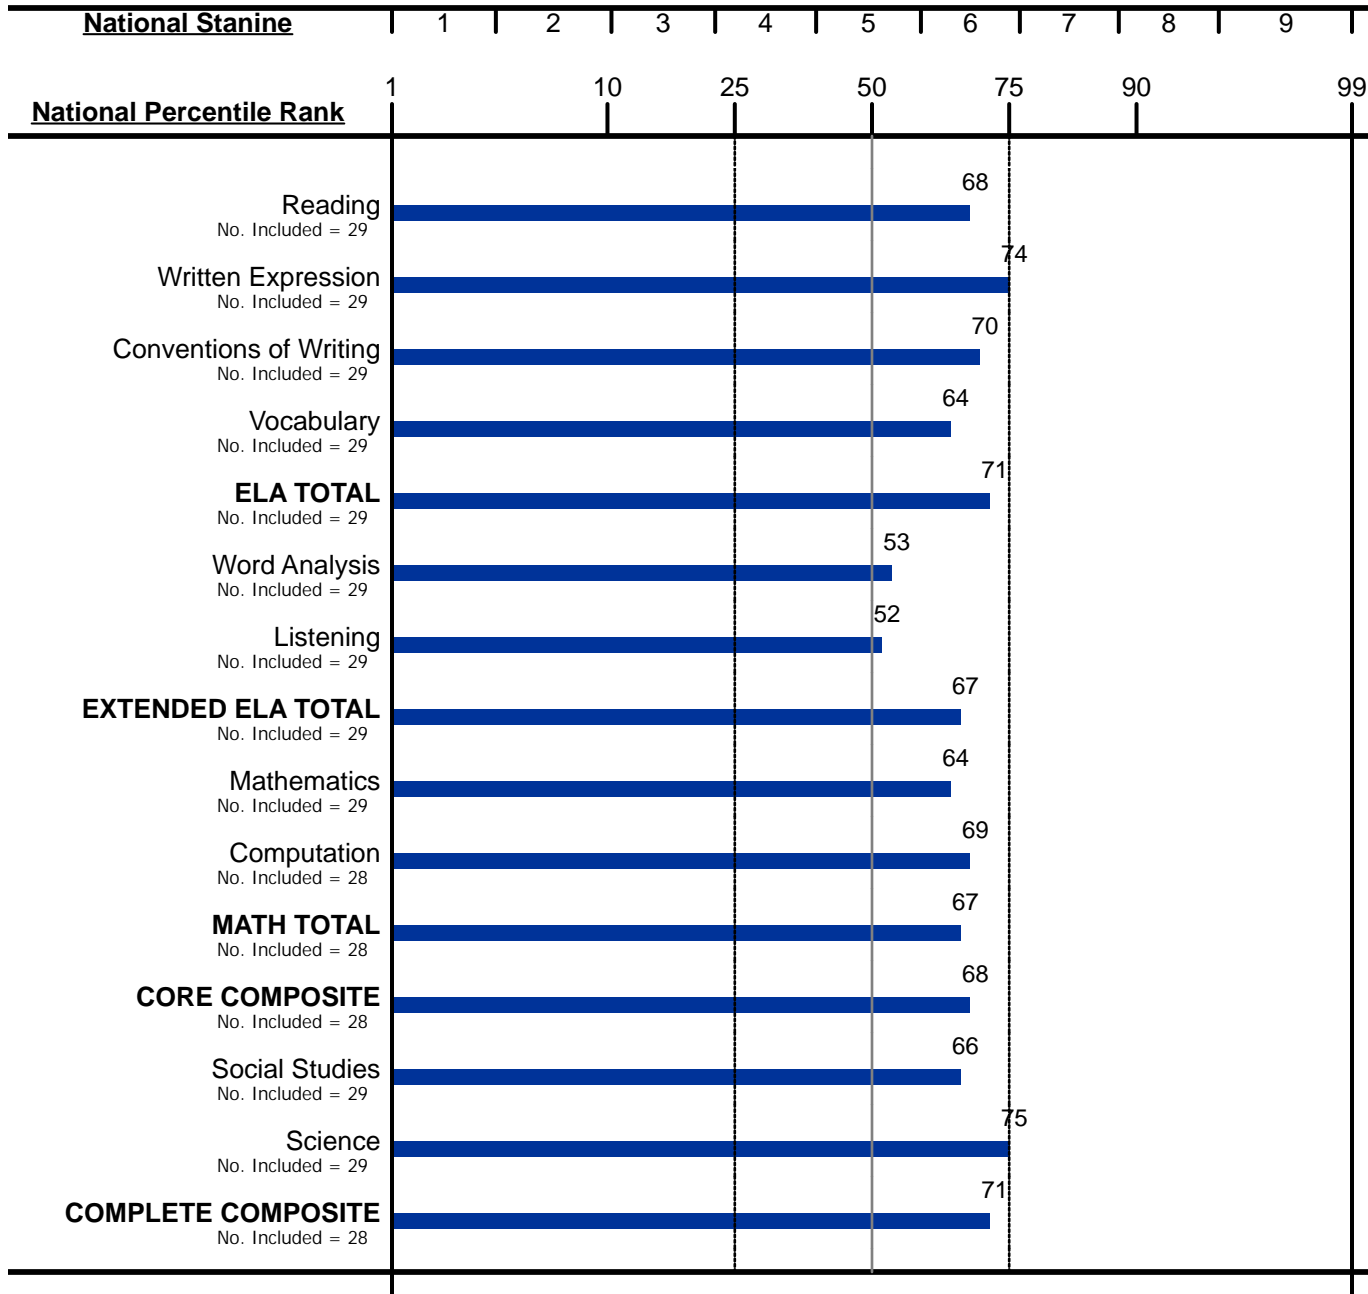

Group Profile for St Patrick W L

Group Code: 266
Iowa Assessments™

Grade: 3

Level: 9

Arch: Detroit Archdiocese

Form: E

Test Date: 10/02/2017

Building: St Patrick W L

Norms: Fall 2011

Students coded in the office use section of answer documents are excluded from group averages

Report Date 11/3/2017

Copyright Houghton Mifflin Harcourt. All Rights Reserved.