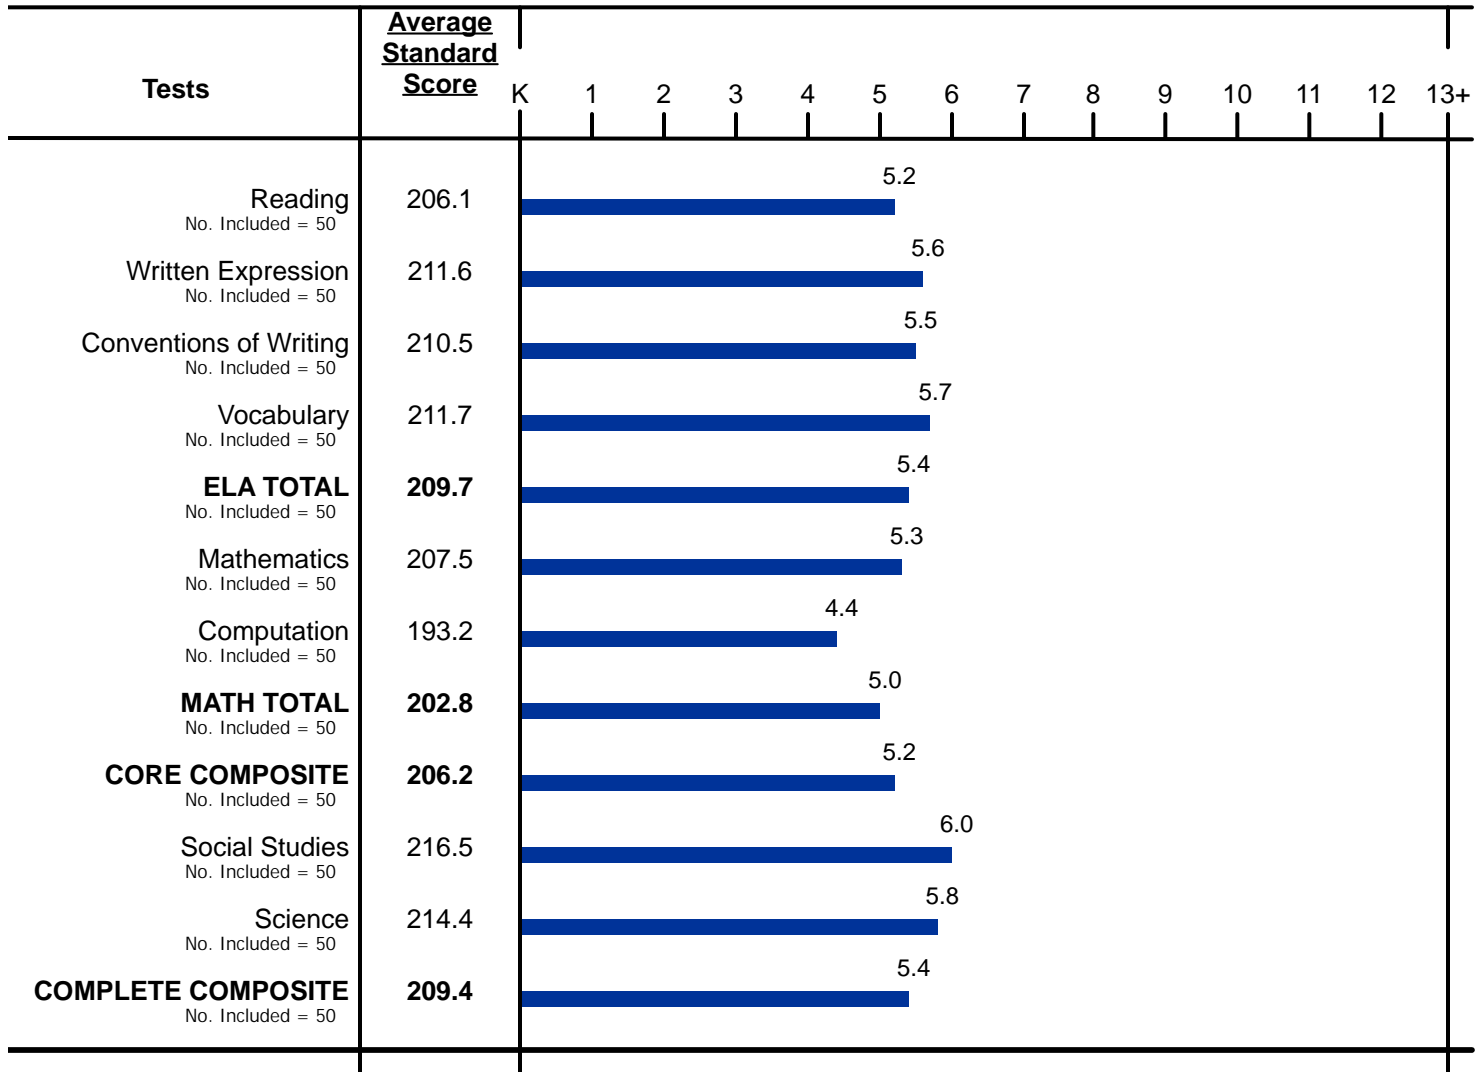

Group Profile for St Patrick W L

Group Code: 266
Iowa Assessments™

Grade: 4

Level: 10

Arch: Detroit Archdiocese

Form: E

Test Date: 10/02/2017

Building: St Patrick W L

Norms: Fall 2011

Grade Equivalent of Average SS

Students coded in the office use section of answer documents are excluded from group averages

Report Date 11/3/2017

Copyright Houghton Mifflin Harcourt. All Rights Reserved.