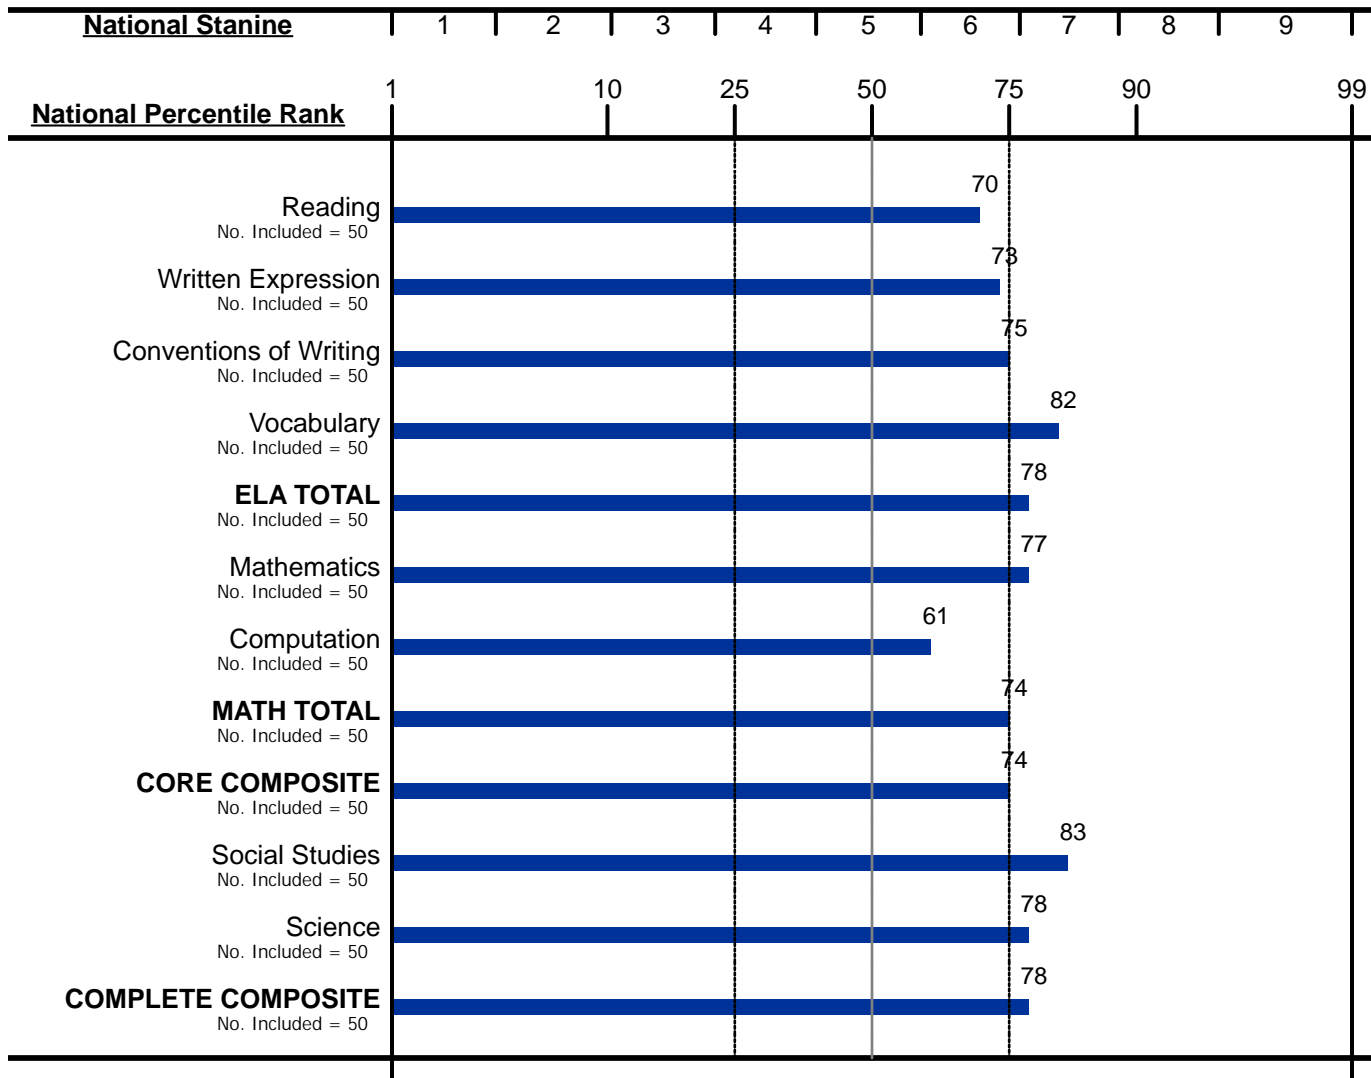

Group Profile for St Patrick W L

Group Code: 266
Iowa Assessments™

Grade: 4

Level: 10

Arch: Detroit Archdiocese

Form: E

Test Date: 10/02/2017

Building: St Patrick W L

Norms: Fall 2011

Students coded in the office use section of answer documents are excluded from group averages

Report Date 11/3/2017

Copyright Houghton Mifflin Harcourt. All Rights Reserved.