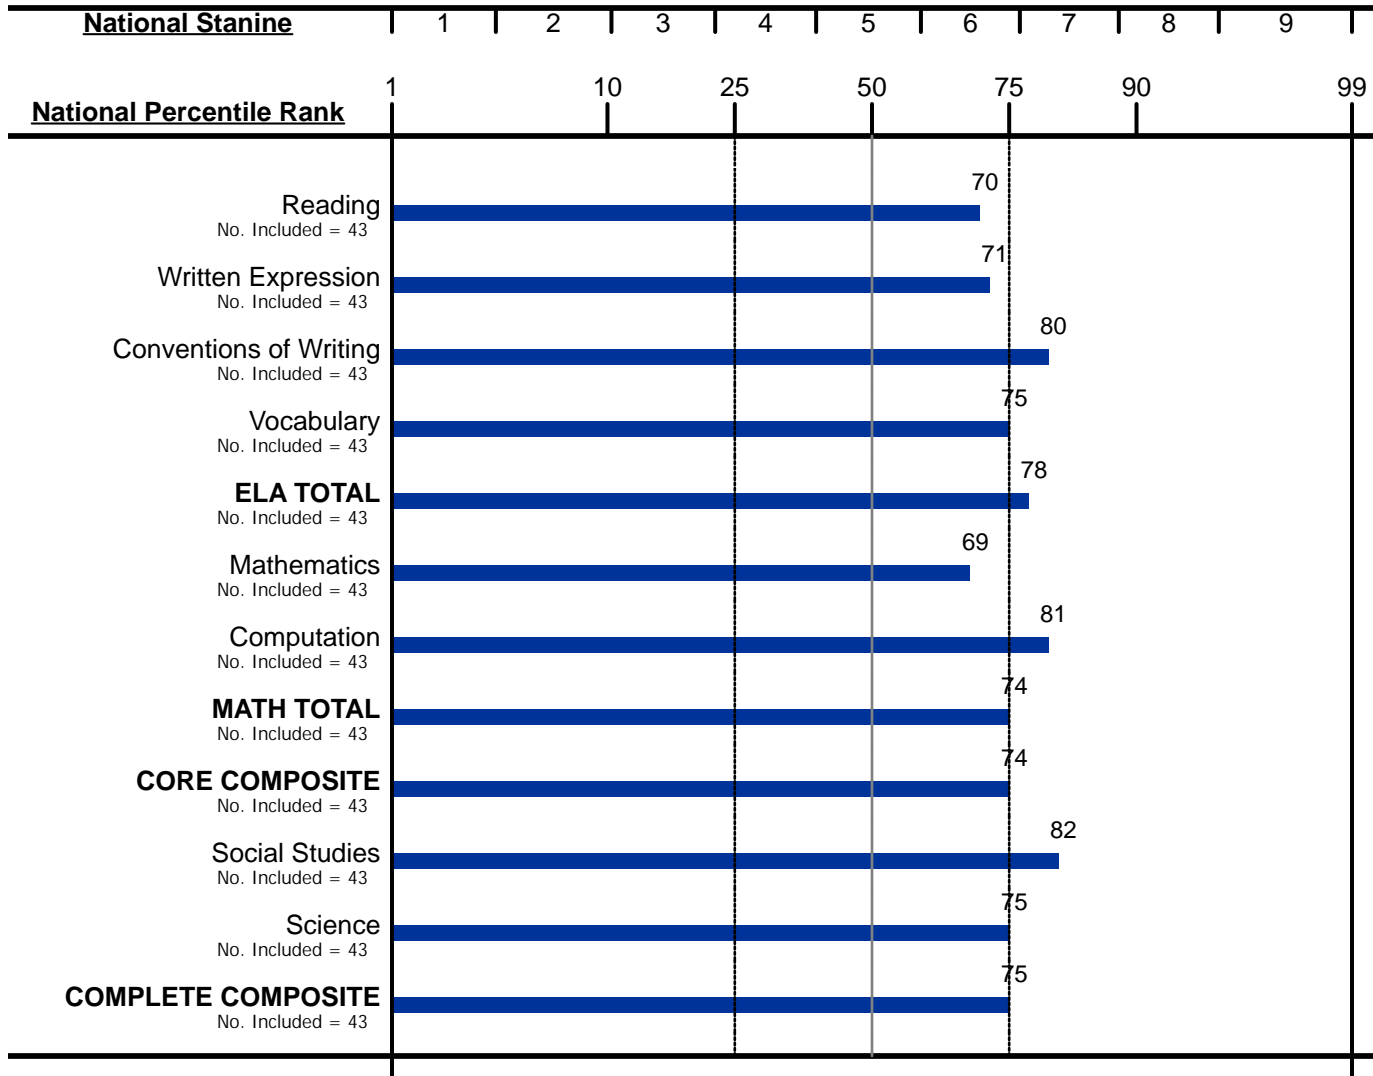

Group Profile for St Patrick W L

Group Code: 266
Iowa Assessments™

Grade: 5

Level: 11

Arch: Detroit Archdiocese

Form: E

Test Date: 10/02/2017

Building: St Patrick W L

Norms: Fall 2011

Students coded in the office use section of answer documents are excluded from group averages

Report Date 11/3/2017

Copyright Houghton Mifflin Harcourt. All Rights Reserved.