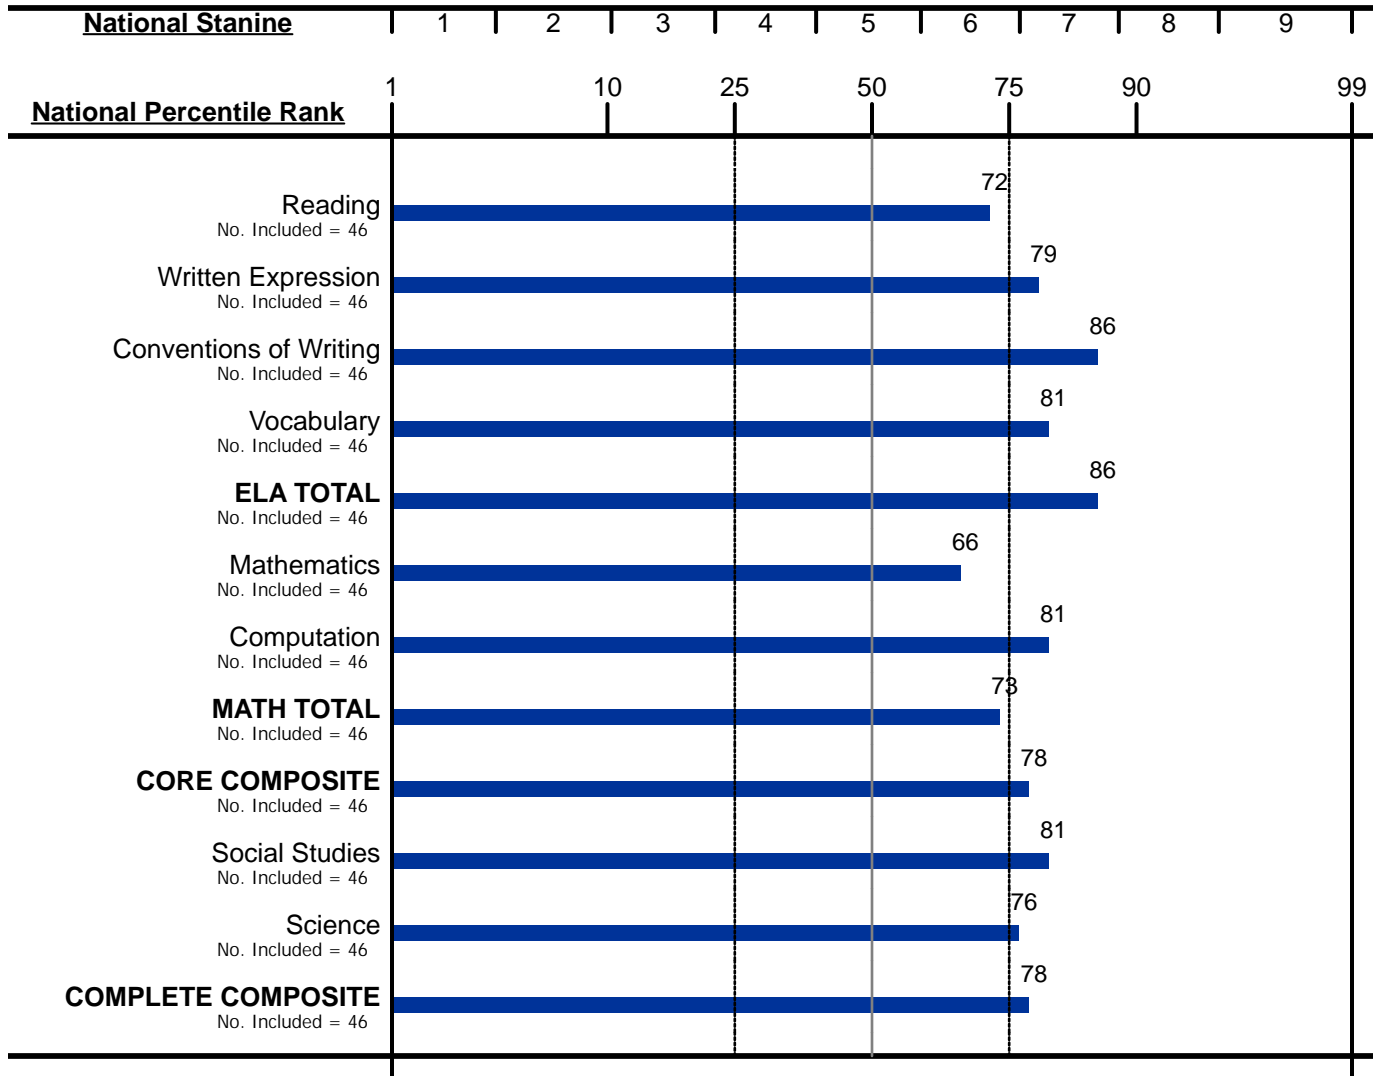

Group Profile for St Patrick W L

Group Code: 266
Iowa Assessments™

Grade: 6

Level: 12

Arch: Detroit Archdiocese

Form: E

Test Date: 10/02/2017

Building: St Patrick W L

Norms: Fall 2011

Students coded in the office use section of answer documents are excluded from group averages

Report Date 11/3/2017

Copyright Houghton Mifflin Harcourt. All Rights Reserved.