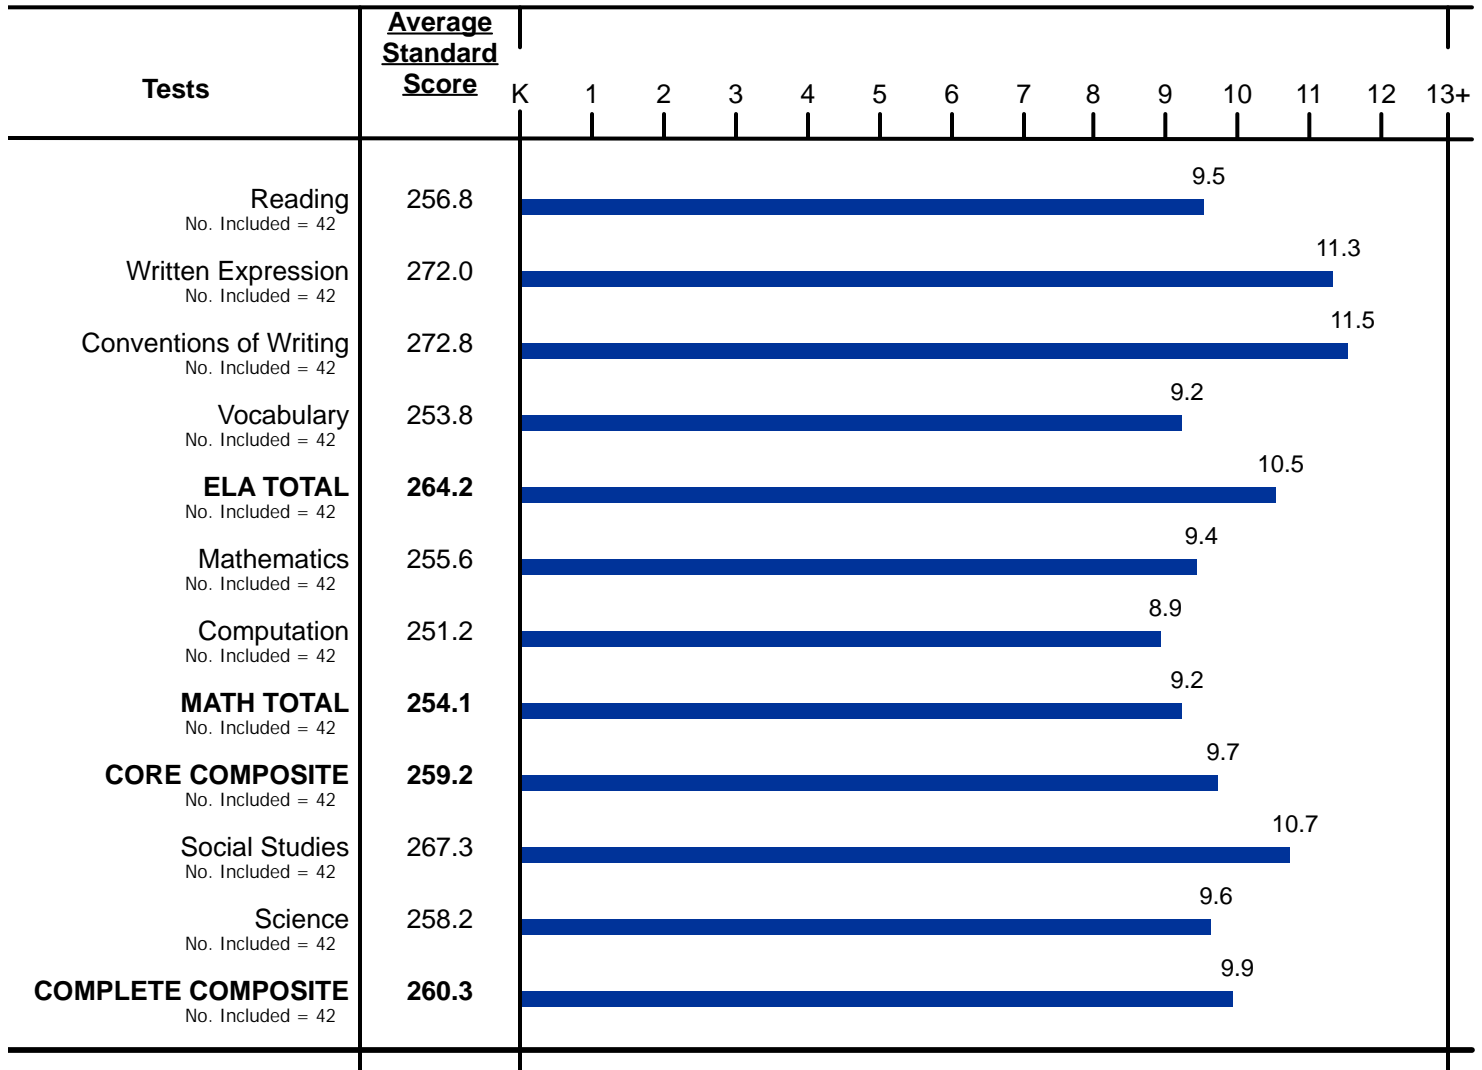

Group Profile for St Patrick W L

Group Code: 266
Iowa Assessments™

Grade: 7

Level: 13

Form: E

Arch: Detroit Archdiocese

Test Date: 10/02/2017

Building: St Patrick W L

Norms: Fall 2011

Grade Equivalent of Average SS

Students coded in the office use section of answer documents are excluded from group averages

Report Date 11/3/2017

Copyright Houghton Mifflin Harcourt. All Rights Reserved.