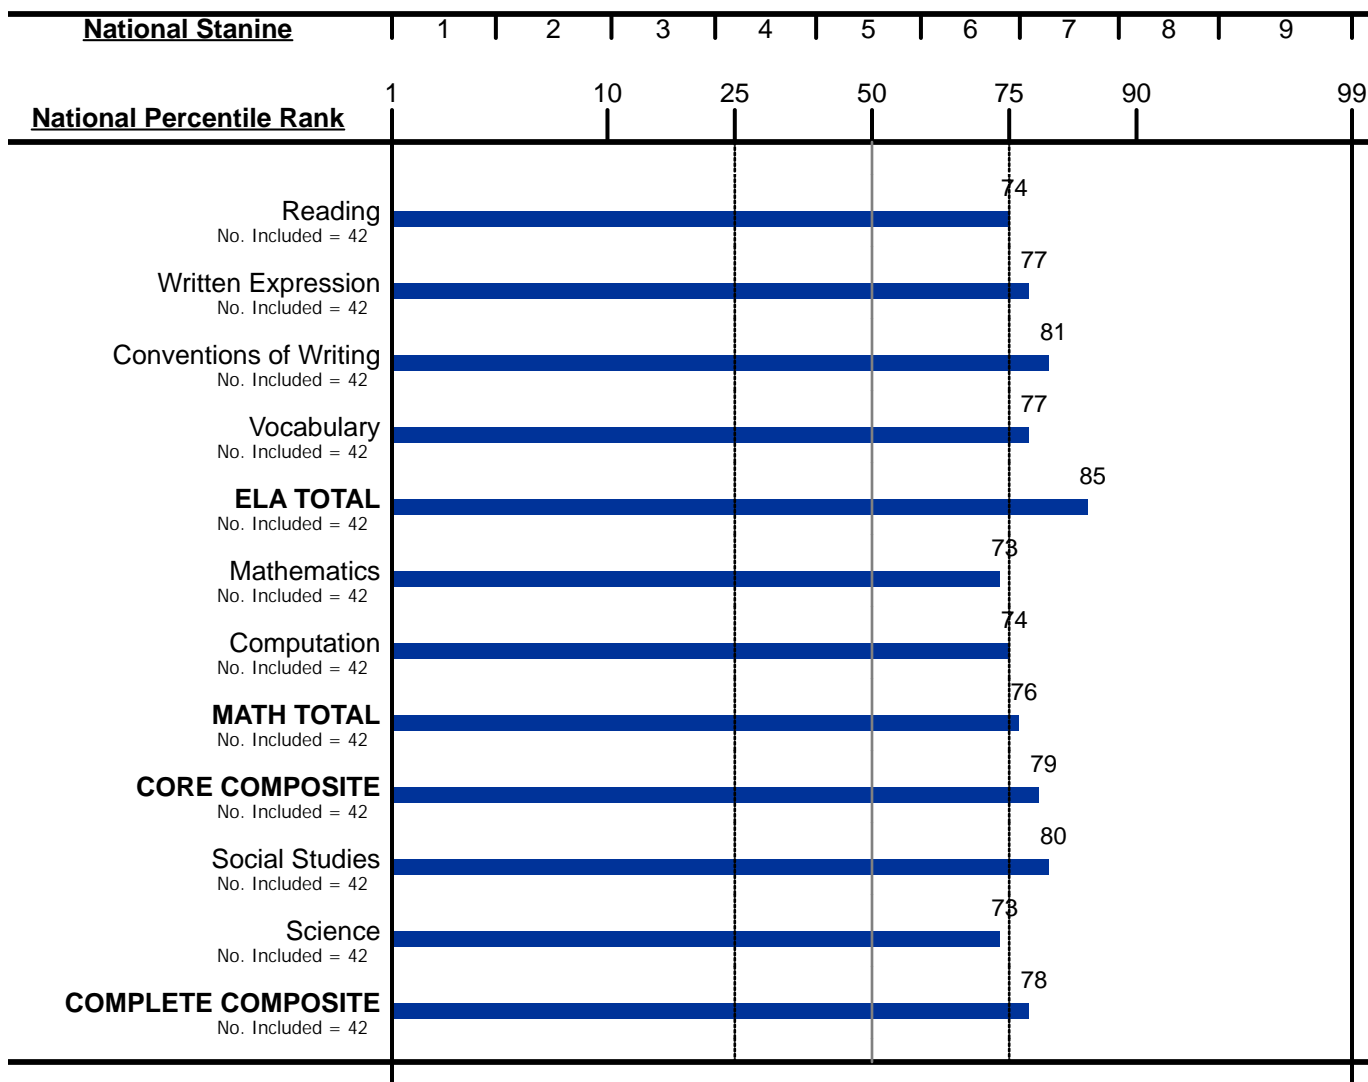

Group Profile for St Patrick W L

Group Code: 266
Iowa Assessments™

Grade: 7

Level: 13

Arch: Detroit Archdiocese

Form: E

Test Date: 10/02/2017

Building: St Patrick W L

Norms: Fall 2011

Students coded in the office use section of answer documents are excluded from group averages

Report Date 11/3/2017

Copyright Houghton Mifflin Harcourt. All Rights Reserved.