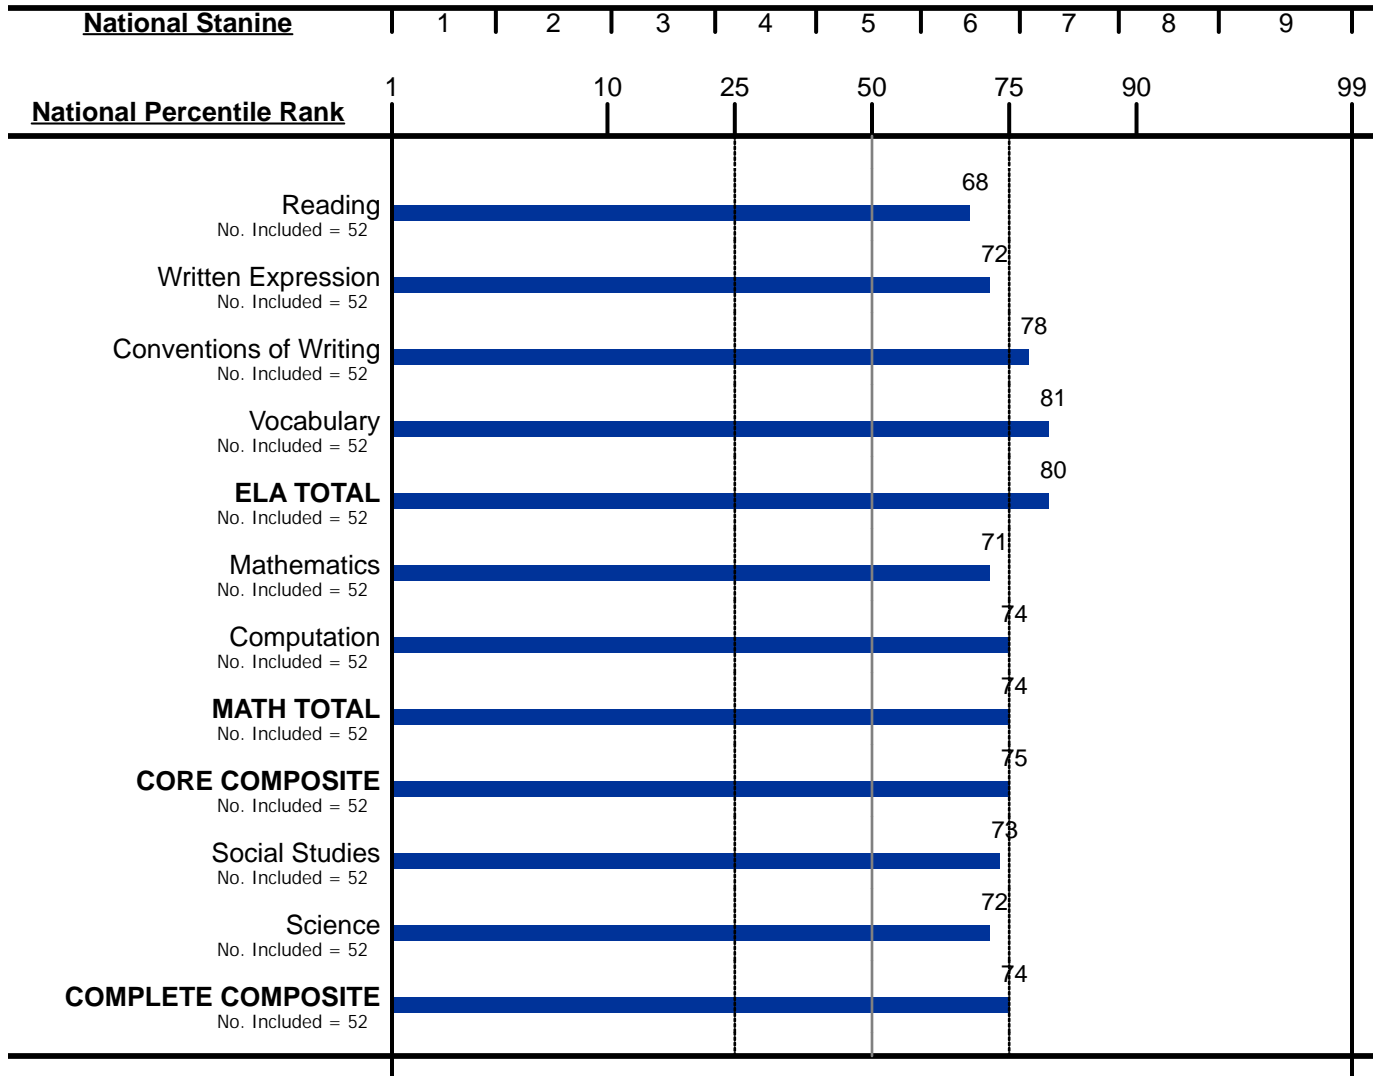

Group Profile for St Patrick W L

Group Code: 266
Iowa Assessments™

Grade: 8

Level: 14

Arch: Detroit Archdiocese

Form: E

Test Date: 10/02/2017

Building: St Patrick W L

Norms: Fall 2011

Students coded in the office use section of answer documents are excluded from group averages

Report Date 11/3/2017

Copyright Houghton Mifflin Harcourt. All Rights Reserved.